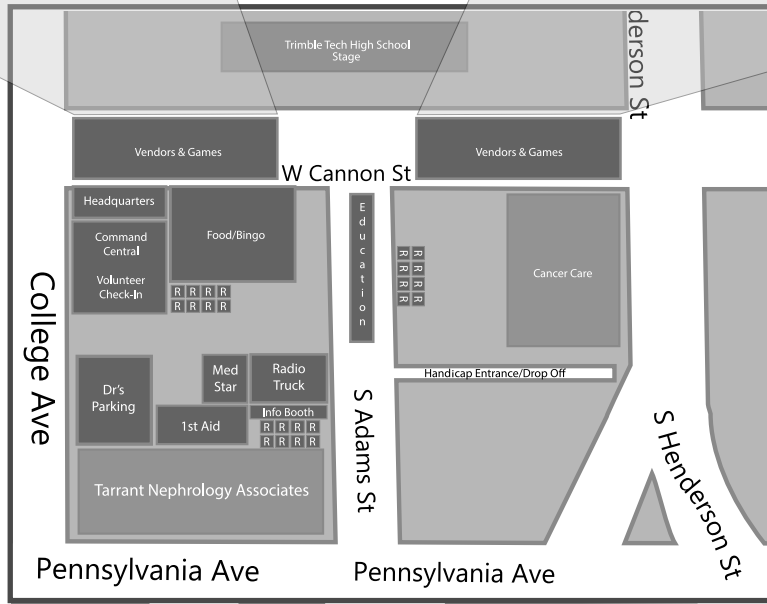

Kidney Fest 2013

Vendors & Games Map

Vendor
Parking Lot

Trimble
Tech
Stage

Volunteer
Parking Lot

Healthcare Resources	DARS
Envoy Hospice	MECCA Group
TX Cardiac Care	Hall's HealthMart Pharmacy
Renew Home Health	Marine Creek Nursing
Encompass	Fonner Hearing
Gateway Home Medical	Klarus Home Care
Priority RX	Hindu Society
Legacy Texas Bank	

Welcome
Tent

Bus
Waiting
Area

Photo
Booth

Door
Prizes

Go Vision
Truck

Soccer Century 21 Judge Five	Bean Bag Toss
Parachute	Ring Toss
Obstacle Course	Face Paint Face Paint
Fishing Booth	Face Paint Face Paint
Duck Pond	Balloons
Photo Booth	

Petting Zoo
HealthSouth

Velcro Wall

Fire
Truck

W Cannon St

Overview

College Ave

S Henderson St