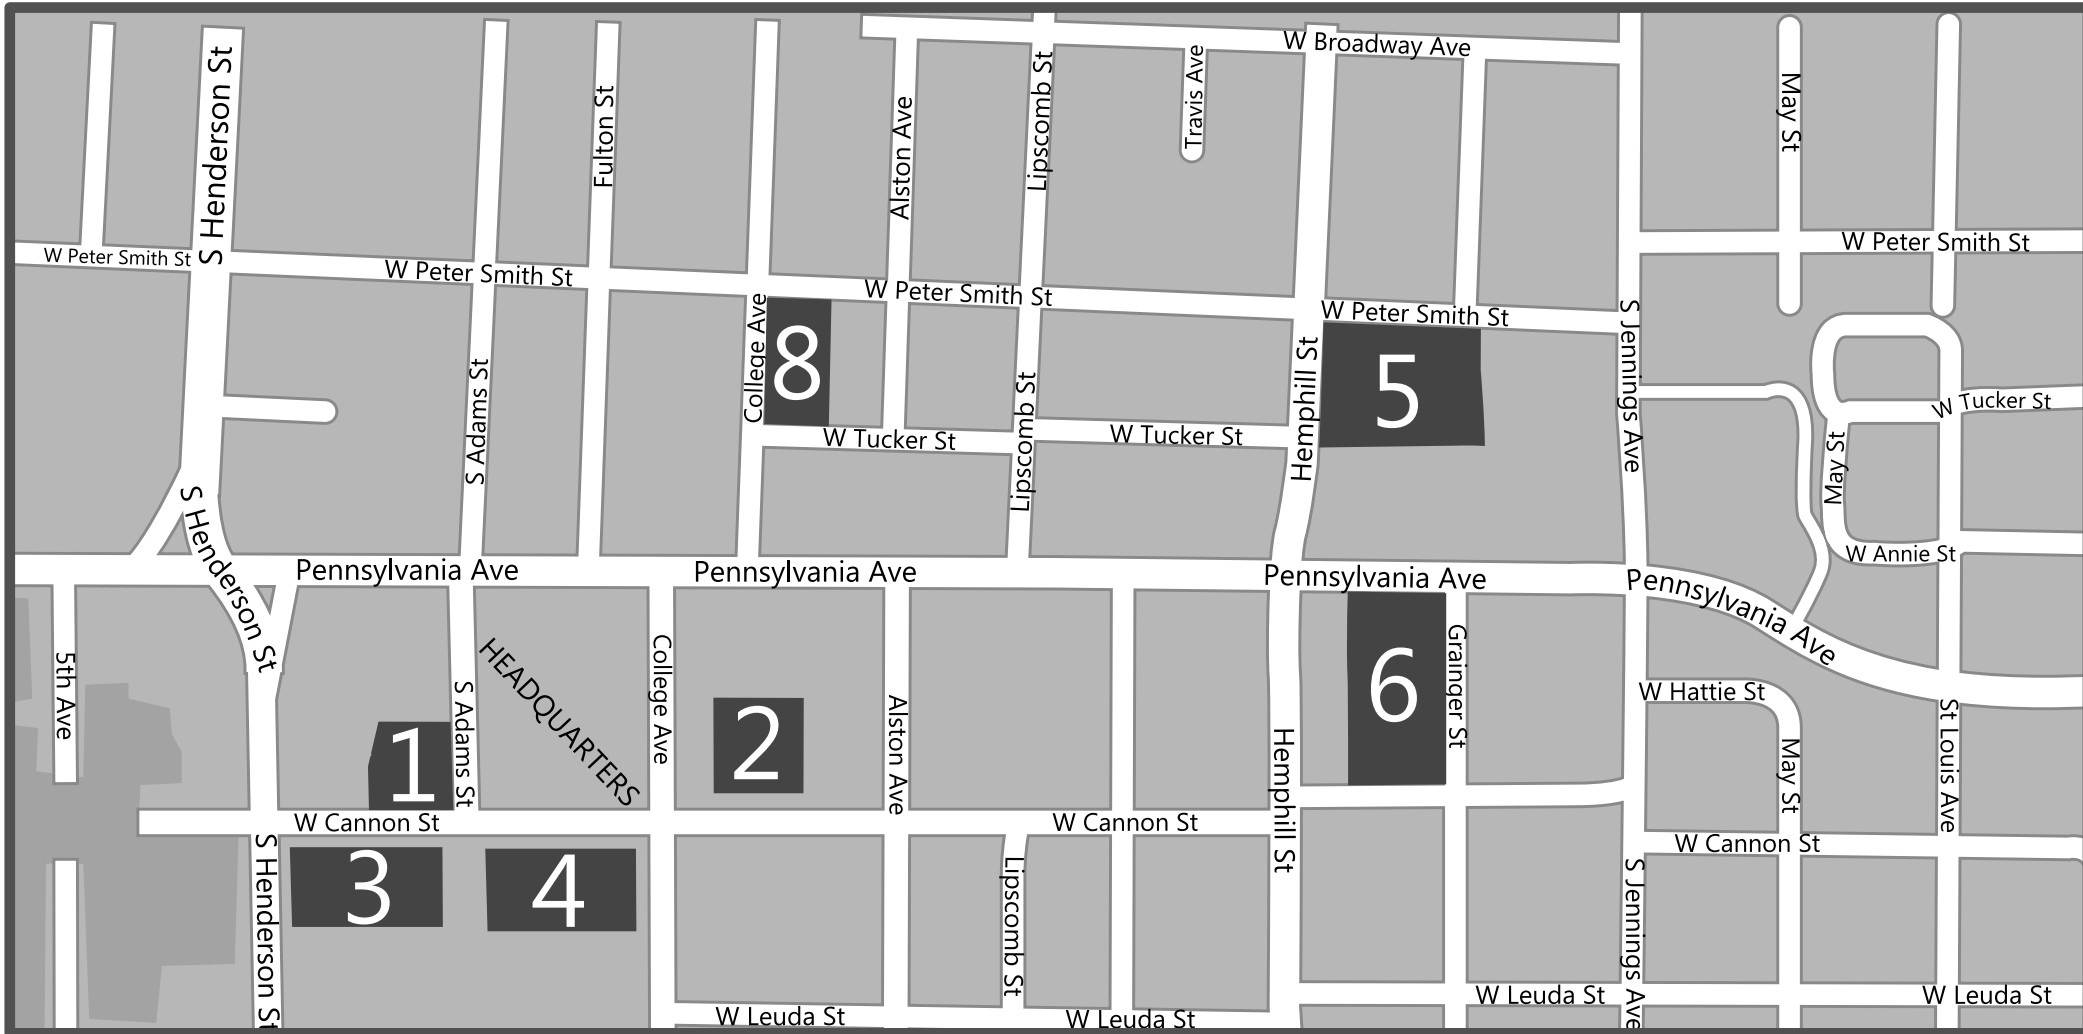

Kidney Fest 2013

Volunteer & Vendor Parking Map

- 1. Brewer – 48 Spots
Precision Prosthetic – 1100 W Cannon St
- 2. Brewer – 20 Spots
Texas Ear Clinic Otolaryngology – 923 Pennsylvania Ave
- 3. North TX Korean Nurses Association – 22 Spots
Trimble Tech High School – Student Parking Northwest Side – 1000 W Cannon St
- 4. Vendors – 24 Spots
Trimble Tech High School – East End South Side 1000 Block of Pennsylvania Ave

- 5. Volunteers – 90 Spots
Tarrant County Medical Society – 600 W Pennsylvania Ave
- 6. Volunteers
Empty Parking Lot – 601 Penn Ave & 614 Grainger
- 8. TDC Volunteers
Tarrant Dialysis Center – 501 College Ave